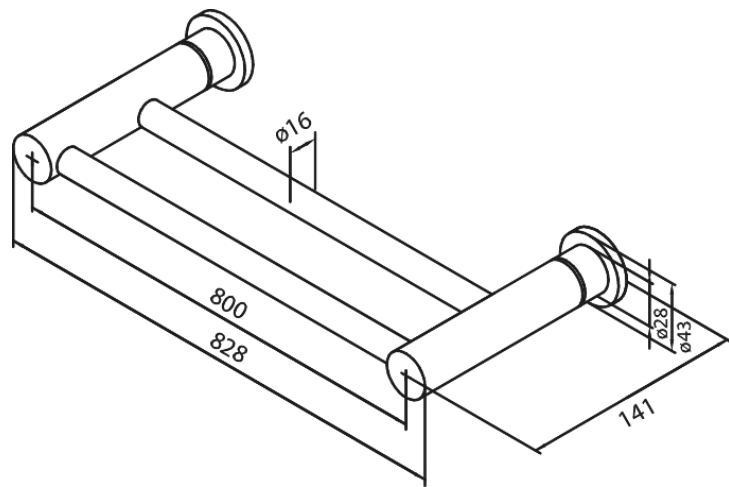

Silhouet

Twin Towel Rail 800 mm

Article no.: 4831561
Finish: Matt black
Series: Silhouet

EAN no.: 5708516831808

FM Mattsson Mora Group Denmark
Hvidkærvej 48, 5250 Odense SV, DK-56416218

+45 88 33 00 34 damixa-international@fmm-mora.com